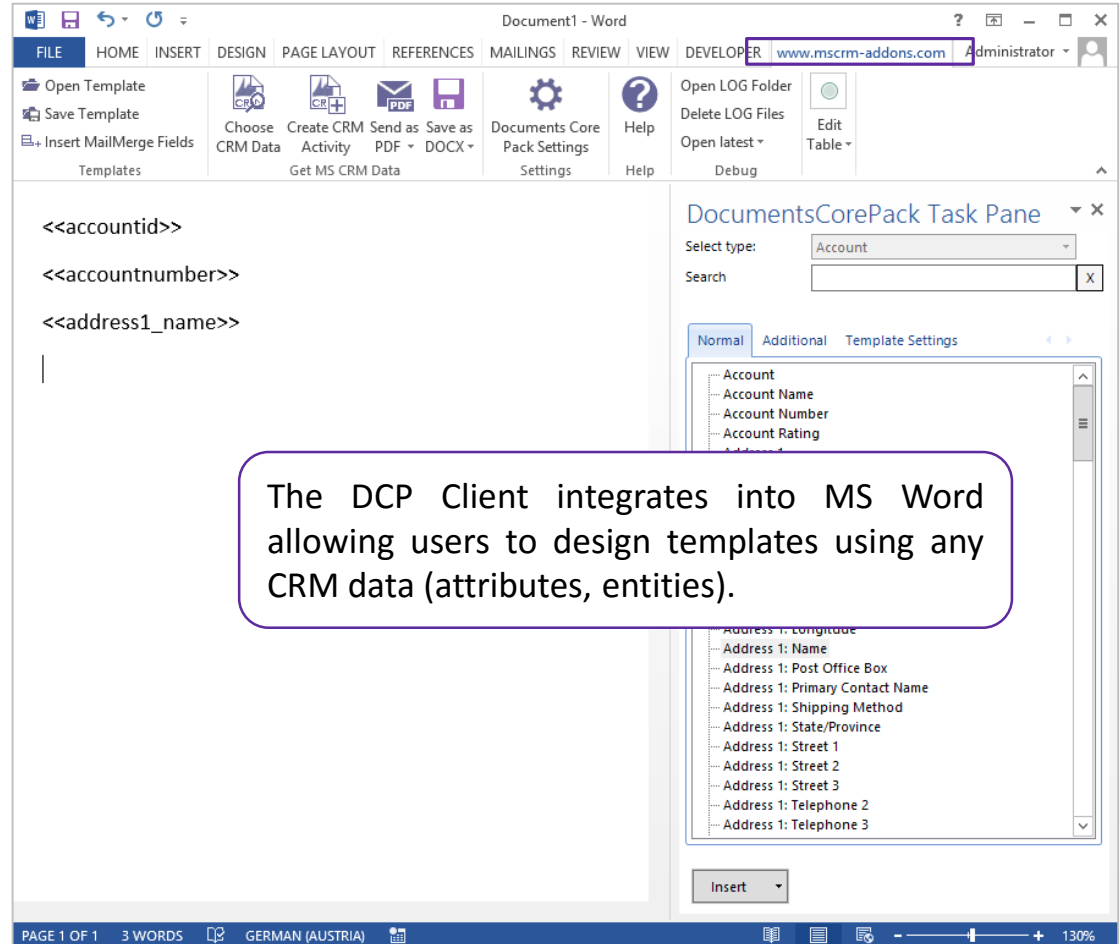

The DCP Client integrates into MS Word allowing users to design templates using any CRM data (attributes, entities).

Demo

Using the DocumentsCorepack Template Designer

Disclaimer

I have been supporting and creating templates for DocumentsCorePack for 3 years. Your results may vary but with practice you too can create templates as quick.